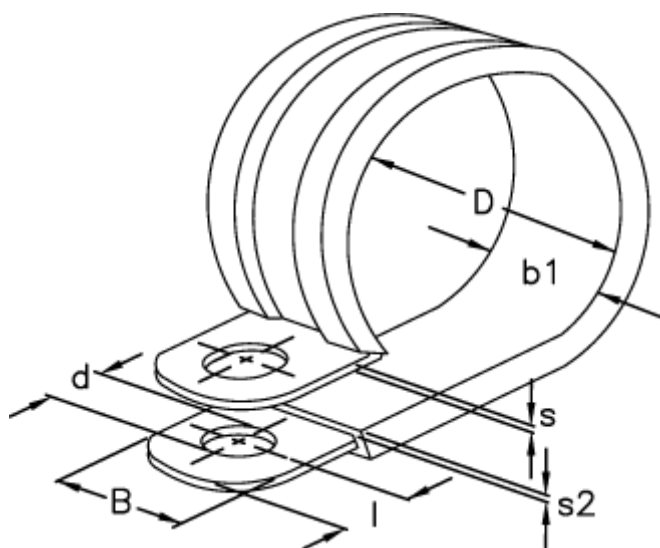

Article number: 029456112044

Description: Norma pipe retaining clip
RLGU 1. 44/12 W1

Measures

b1	= 15.0
d	= 6.4
Diameter D	= 44
l	= 6
s	= 0.8
s2	= 1.2
Width B	= 12